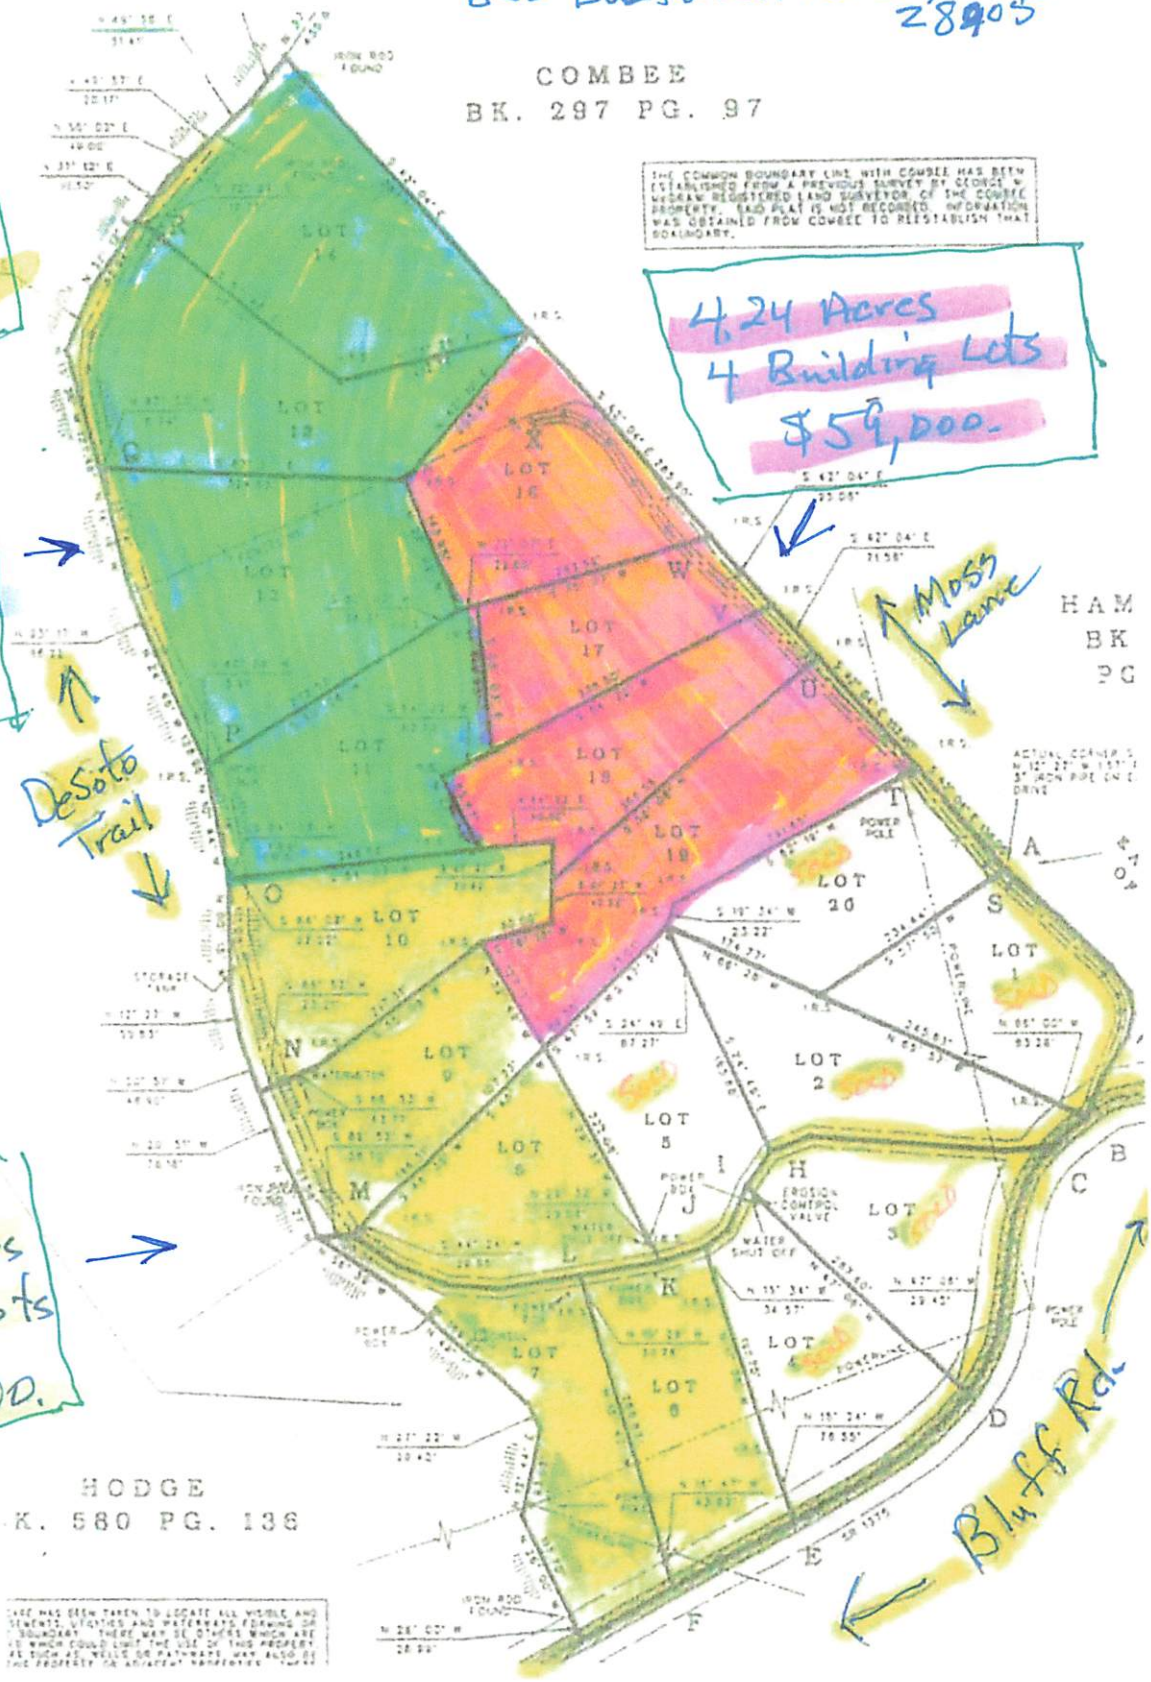

Marble Mt.

Property Map

850 Bluff Rd. Marble, NC
28905

COMBEE
BK. 297 PG. 97

THE COMMON BOUNDARY LINE WITH COMBEE HAS BEEN ESTABLISHED FROM A PREVIOUS SURVEY BY GEORGE W. HYDEMAN REGISTERED LAND SURVEYOR OF THE COMBEE PROPERTY. SAID PLAT IS NOT RECORDED. INFORMATION WAS OBTAINED FROM COMBEE TO REESTABLISH THIS BOUNDARY.

15.64 AC.
13 Building Lots
Total $187,000

4.24 Acres
4 Building Lots
$59,000.

6.05 Acres
4 Building Lots
$69,000.

5.35 Acres
5 Building Lots
$59,000.

HODGE
BK. 580 PG. 136

HAM
BK
PG

ACTUAL CORNER IS
N 137° 27' W 157' 1
3" CON. PILE ON E
DRIVE

LOT 1

LOT 2

LOT 3

LOT 4

LOT 5

LOT 6

LOT 7

LOT 8

LOT 9

LOT 10

LOT 11

LOT 12

LOT 13

LOT 14

LOT 15

LOT 16

LOT 17

LOT 18

LOT 19

LOT 20