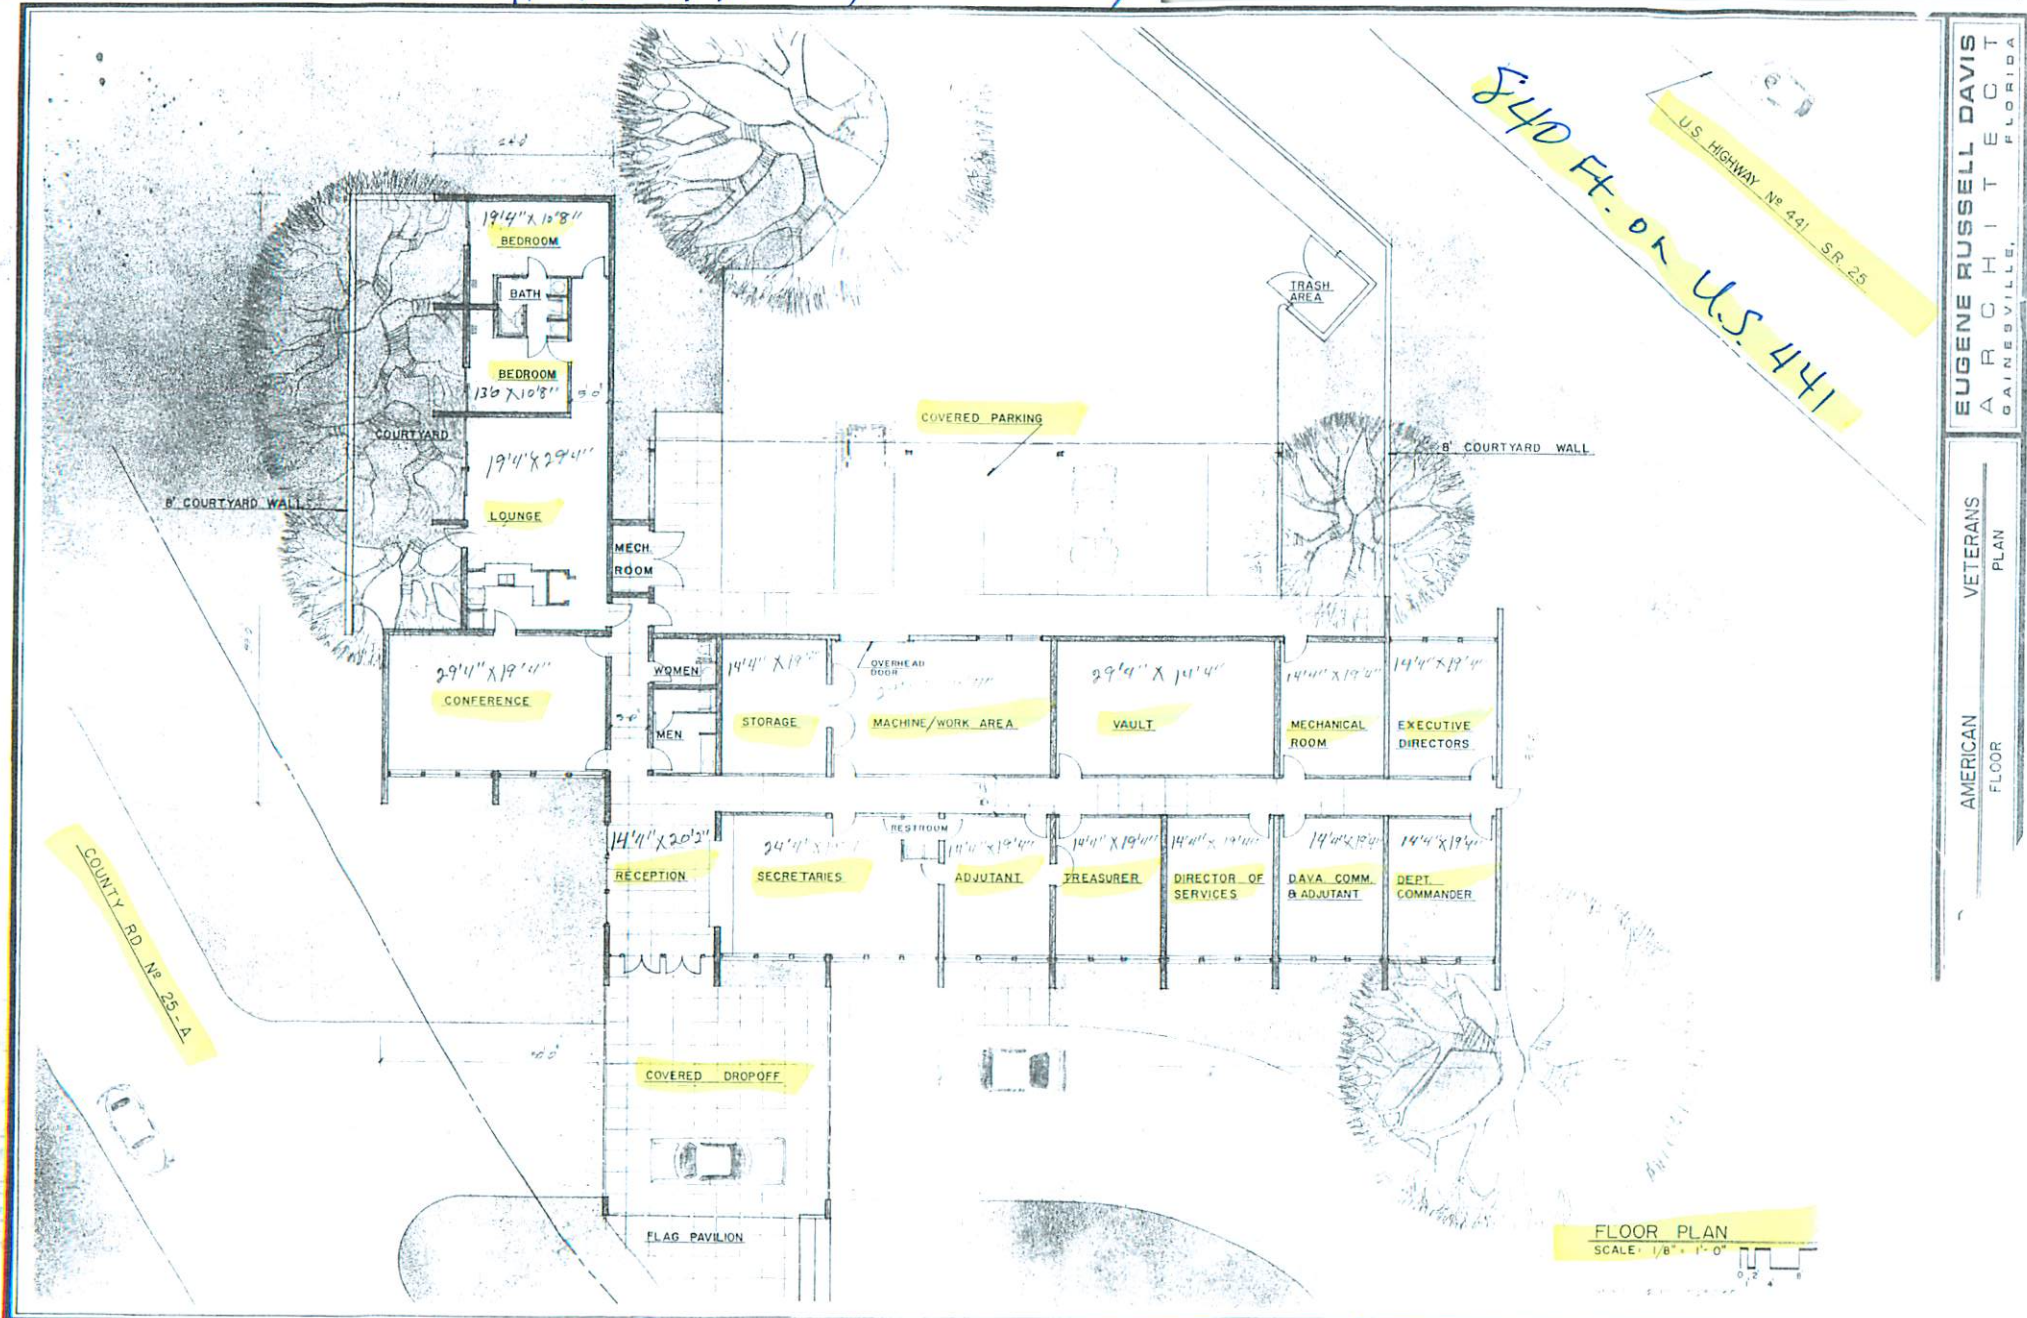

017601 Veterans Way, Micanopy, FL, 2.7 Acres,

840 Ft. on U.S. 441  
U.S. HIGHWAY No. 441 SR 25

EUGENE RUSSELL DAVIS  
ARCHITECT  
GAINESVILLE, FLORIDA

AMERICAN  
VETERANS  
PLAN  
FLOOR

FLOOR PLAN  
SCALE: 1/8" = 1'-0"