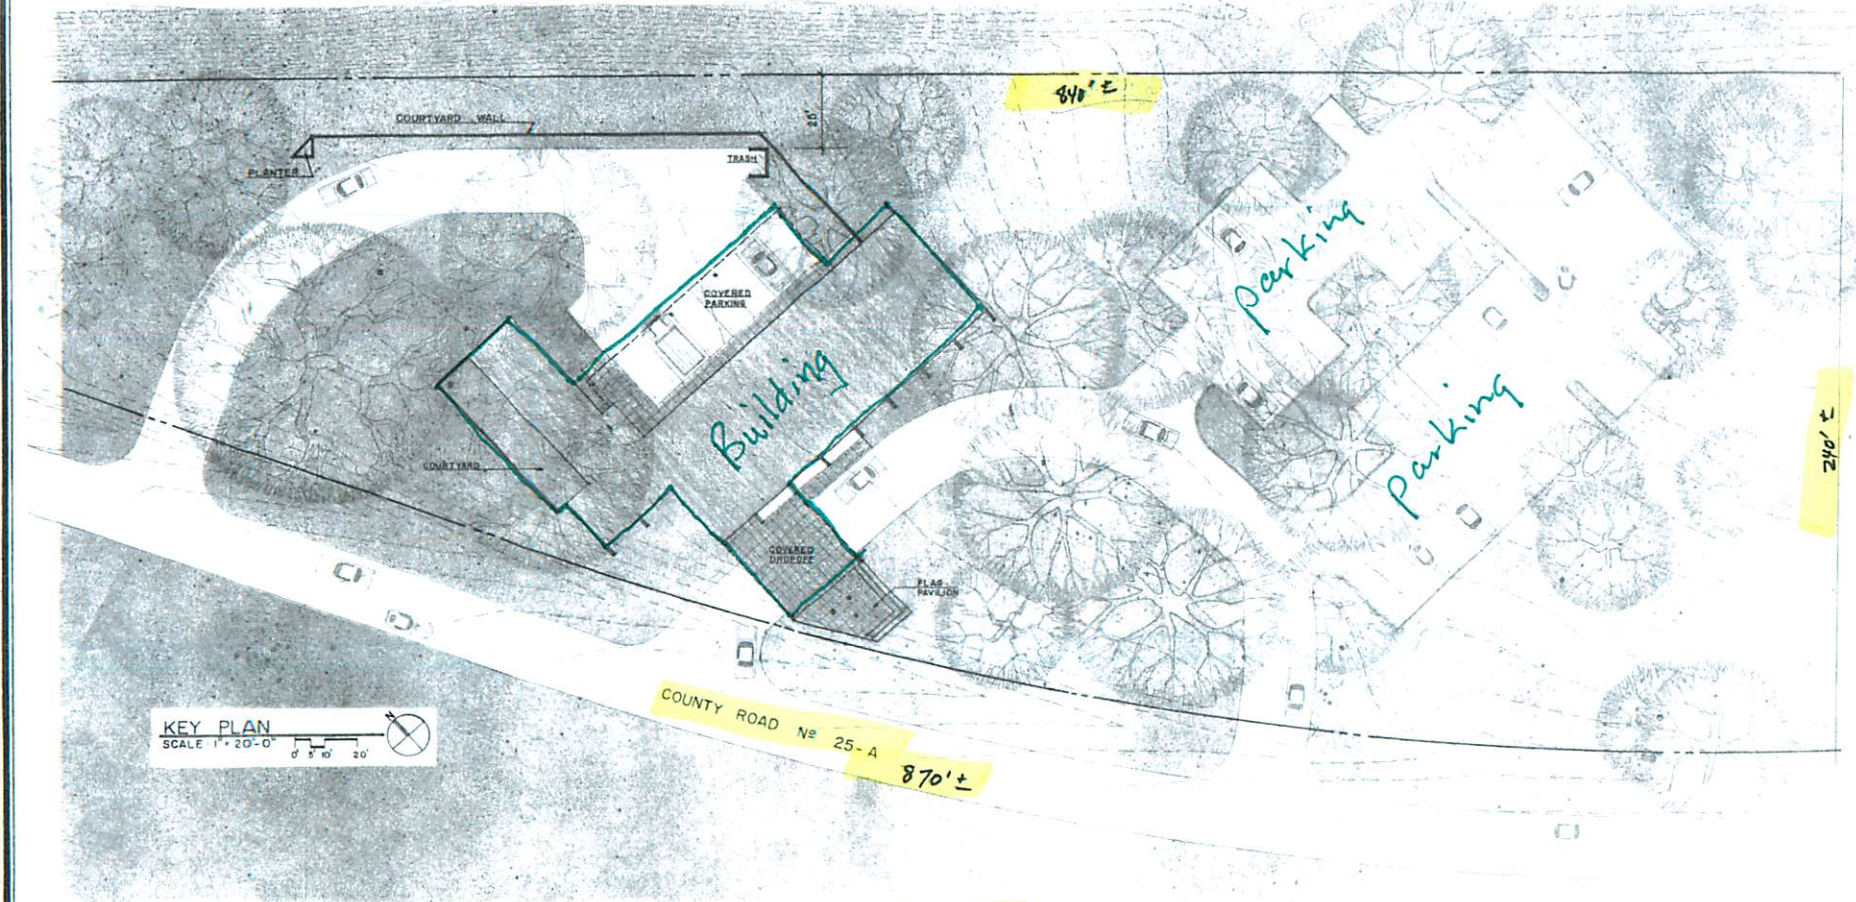

17601 Veterans Way, Micanopy, FL, 2.7 Acres,

U.S. HIGHWAY N° 441 - SR N° 25 870' ±

**KEY PLAN**  
 SCALE 1" = 20'-0"  
 0' 5' 10' 20'

**KEY LOCATION PLAN**  
 SCALE 1" = 60'-0"  
 0' 10' 20' 40'

EUGENE RUSSELL DAVIS  
 ARCHITECT  
 GAINESVILLE, FLORIDA